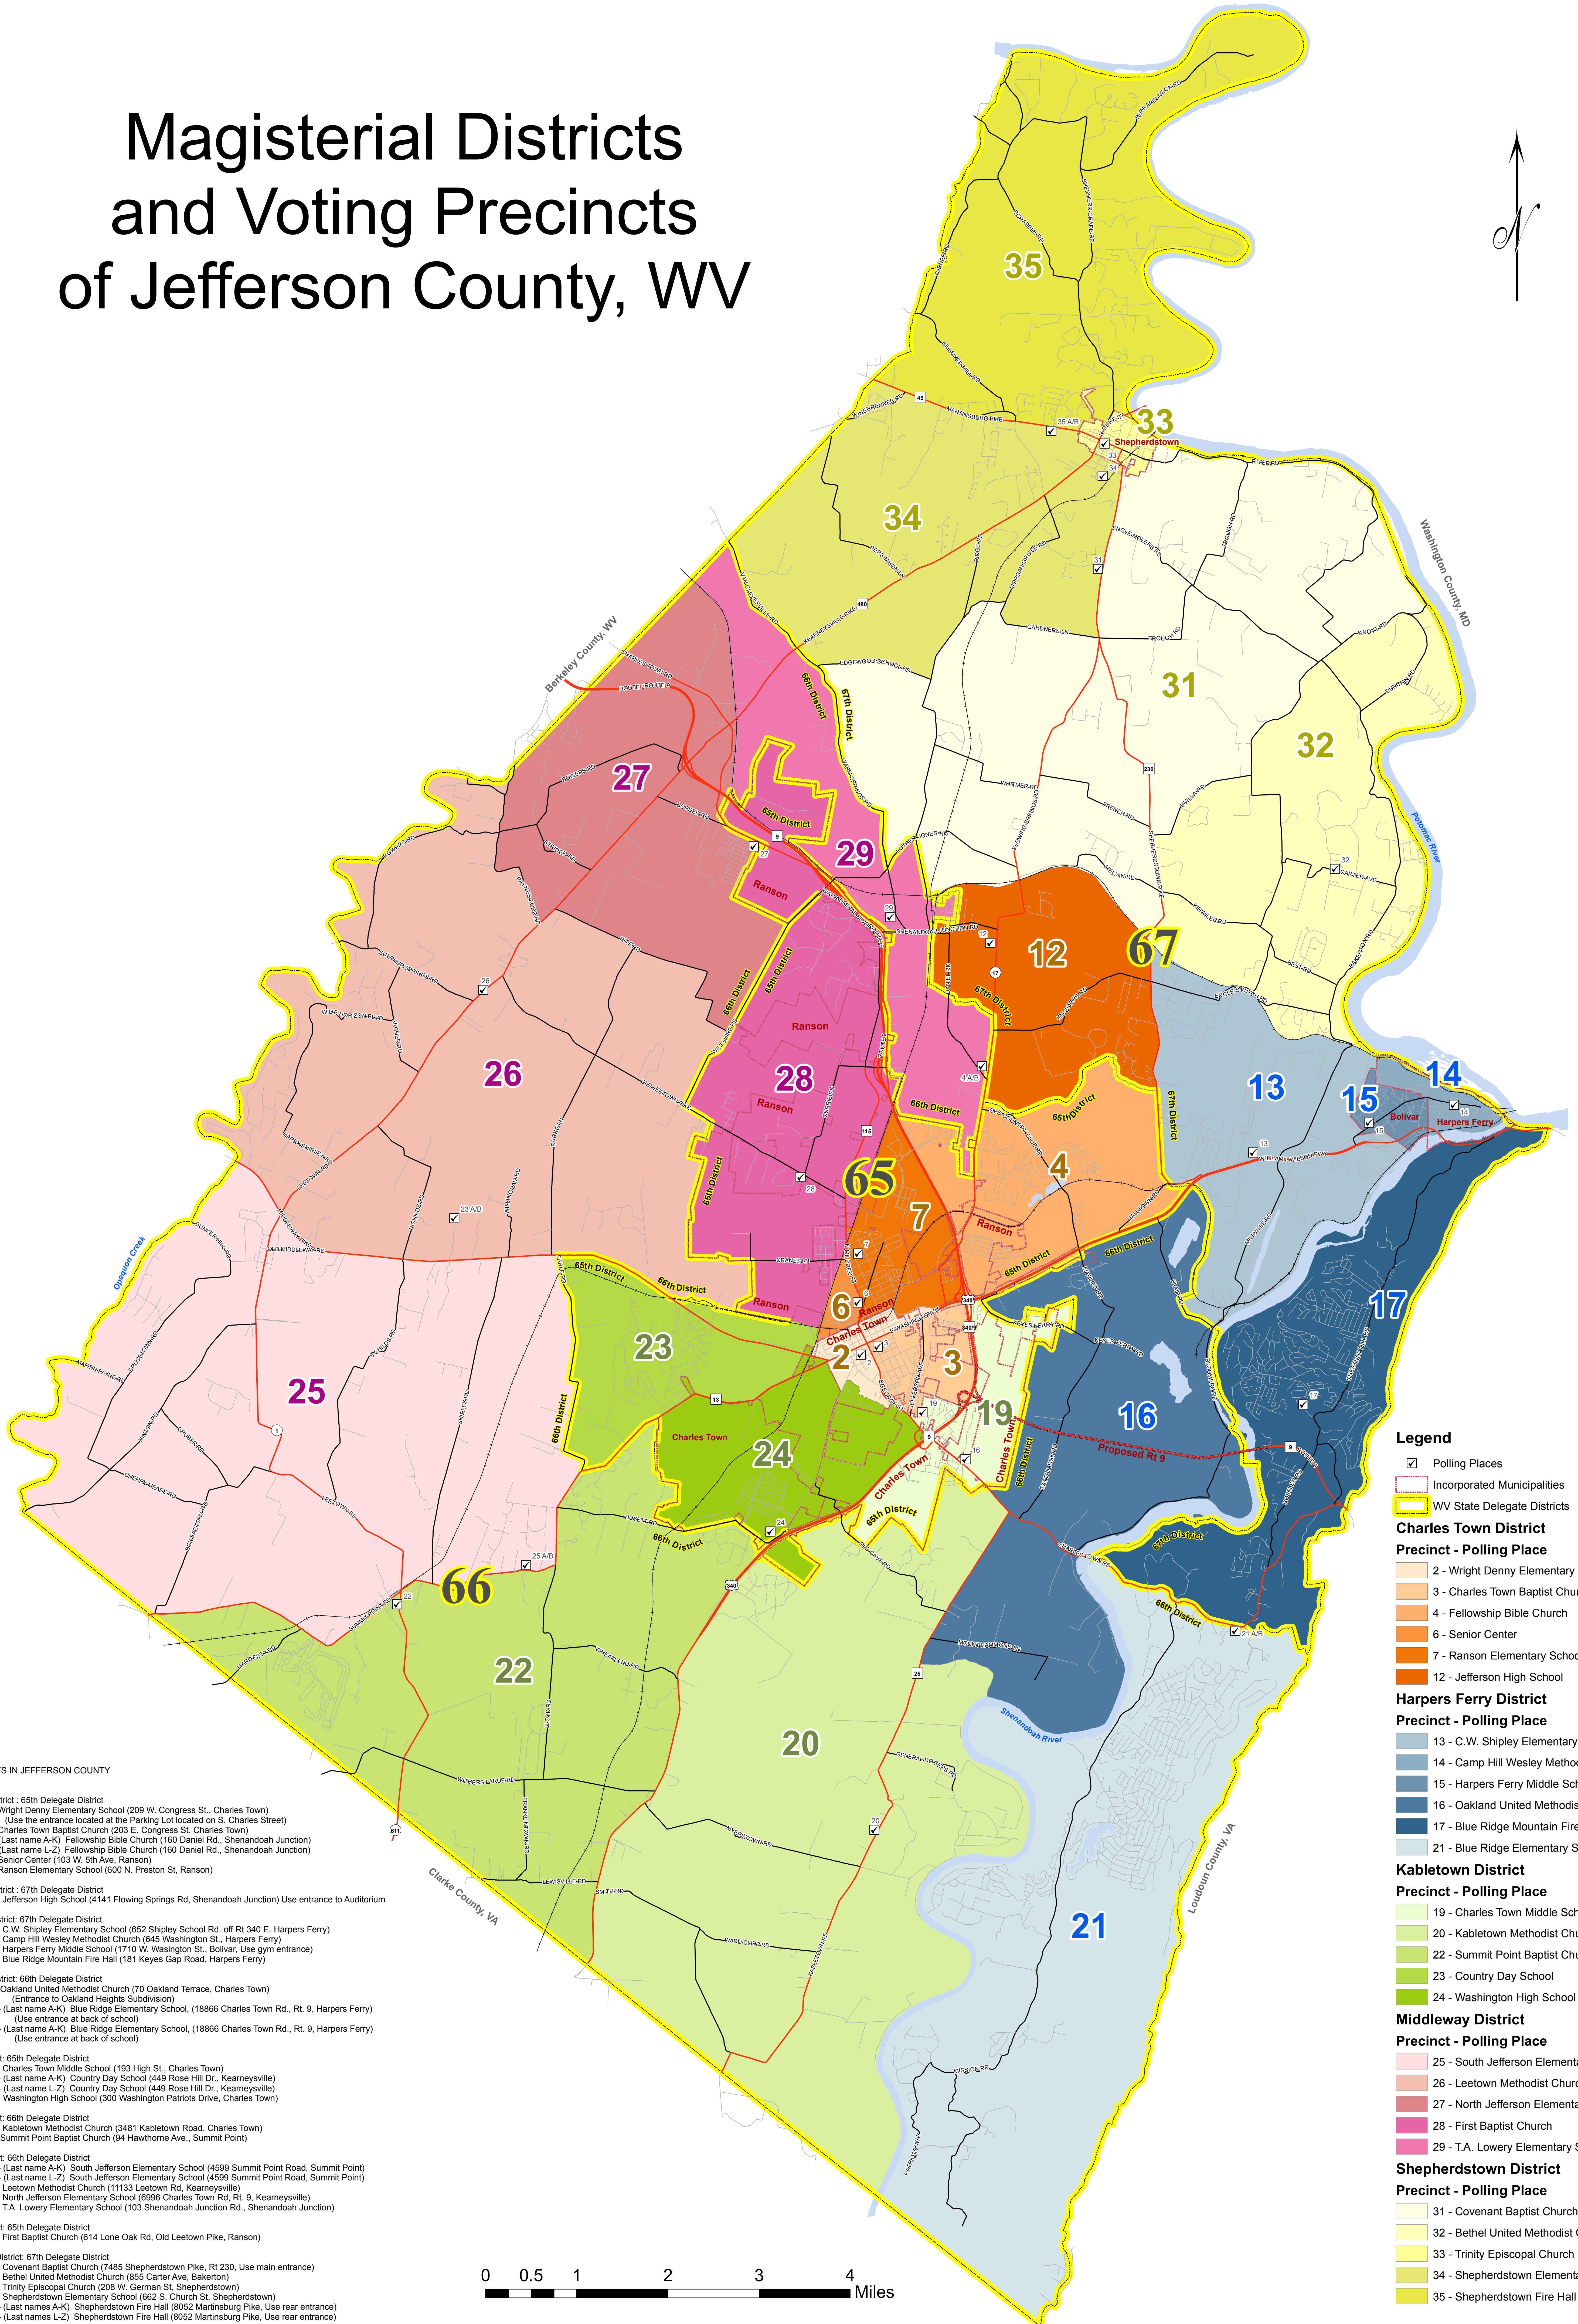

Magisterial Districts and Voting Precincts of Jefferson County, WV

1. **Legend**
2. ☒ Polling Places
   - Incorporated Municipalities
   - WV State Delegate Districts
3. **Charles Town District**
   Precinct - Polling Place
4. 2 - Wright Denny Elementary School
   - 3 - Charles Town Baptist Church
   - 4 - Fellowship Bible Church
   - 6 - Senior Center
   - 7 - Ranson Elementary School
   - 12 - Jefferson High School
5. **Harpers Ferry District**
   Precinct - Polling Place
6. 13 - C.W. Shipley Elementary School
   - 14 - Camp Hill Wesley Methodist Church
   - 15 - Harpers Ferry Middle School
   - 16 - Oakland United Methodist Church
   - 17 - Blue Ridge Mountain Fire Hall
   - 21 - Blue Ridge Elementary School
7. **Kabetown District**
   Precinct - Polling Place
8. 19 - Charles Town Middle School
   - 20 - Kabetown Methodist Church
   - 22 - Summit Point Baptist Church
   - 23 - Country Day School
   - 24 - Washington High School
9. **Middletown District**
   Precinct - Polling Place
10. 25 - South Jefferson Elementary School
    - 26 - Leetown Methodist Church
    - 27 - North Jefferson Elementary School
    - 28 - First Baptist Church
    - 29 - T.A. Lowery Elementary School
11. **Shepherdstown District**
    Precinct - Polling Place
12. 31 - Covenant Baptist Church
    - 32 - Bethel United Methodist Church
    - 33 - Trinity Episcopal Church
    - 34 - Shepherdstown Elementary School
    - 35 - Shepherdstown Fire Hall

POLLING PLACES IN JEFFERSON COUNTY