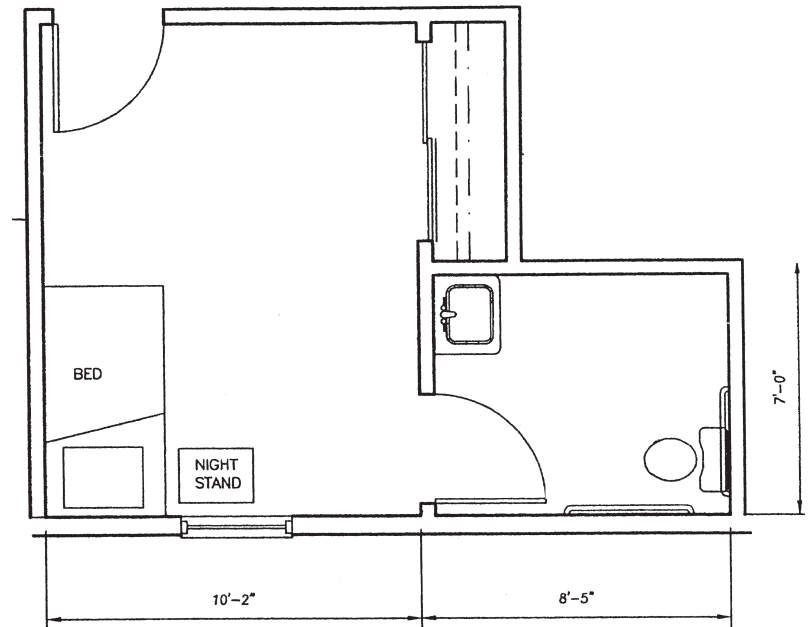

Legacy Assisted Living Center & Legends Alzheimer's Center Floor Plans

**Studio
362 sq. ft.**

One bedroom 449 sq. ft.

One bedroom deluxe 704 sq. ft.

Legends - Studio 235 sq. ft.