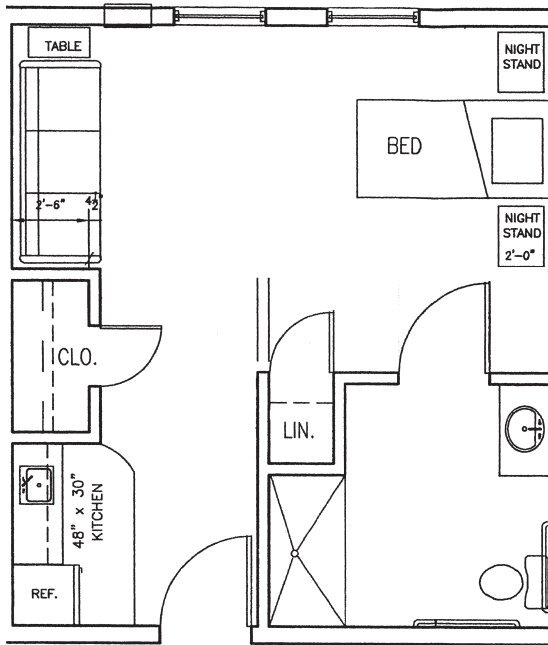

Legacy Assisted Living Center & Legends Alzheimer's Center Floor Plans

**Studio
362 sq. ft.**

One bedroom 449 sq. ft.

One bedroom deluxe 704 sq. ft.

Legends - Studio 235 sq. ft.