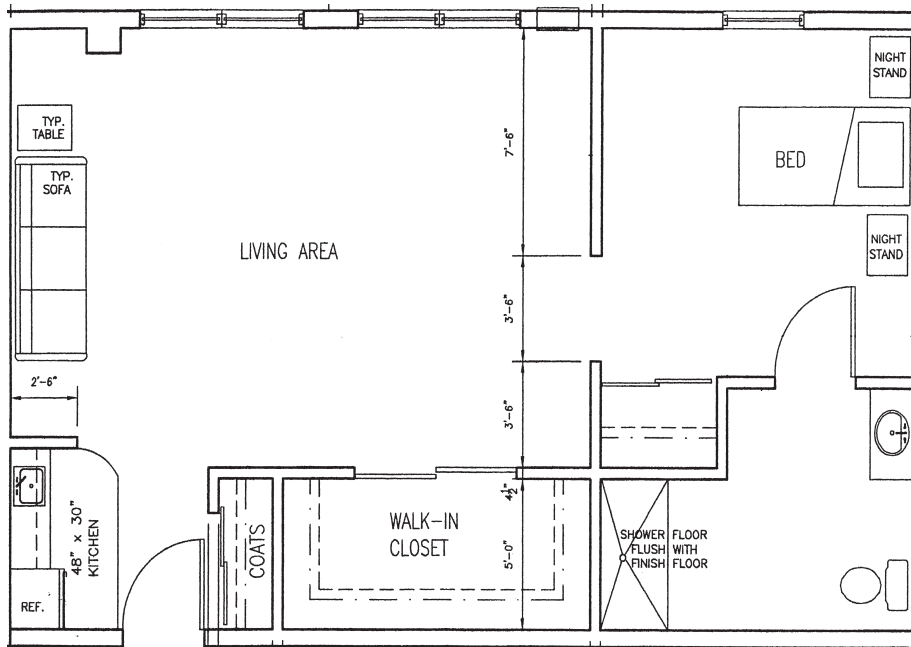

Legacy Assisted Living Center & Legends Alzheimer's Center Floor Plans

**Studio
362 sq. ft.**

One bedroom 449 sq. ft.

One bedroom deluxe 704 sq. ft.

Legends - Studio 235 sq. ft.