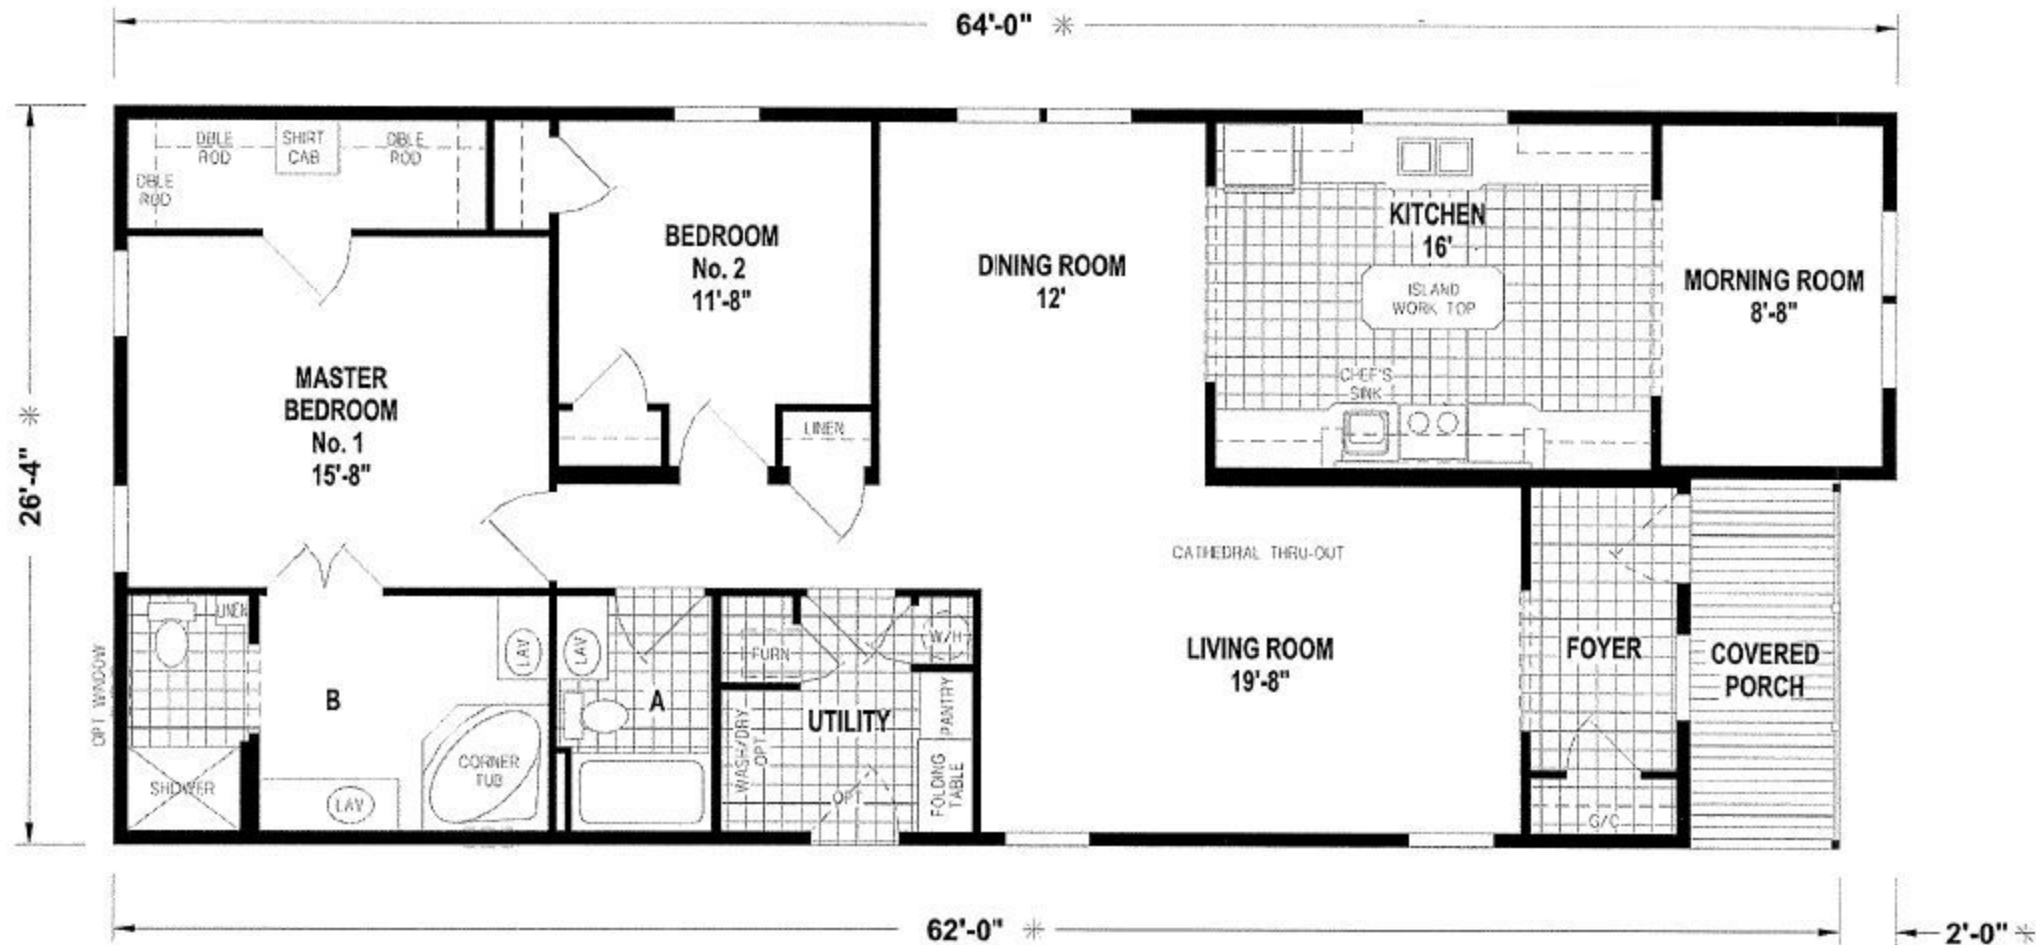

928 RAMADA Drive

E501CT/64-6228 (1,588 SQ. FT.) 2BEDROOM - 2BATHS - CATHEDRAL THRU-OUT