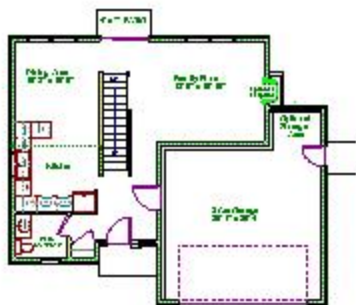

Majestic
Home Builders, Inc.
Building Your Future

The Landmark Model

The Landmark model features include:

- 3 Bedrooms
- 2.5 Bathrooms
- 2 Car Attached Garage
- Huge Master Suite
- 2nd Floor Laundry Area