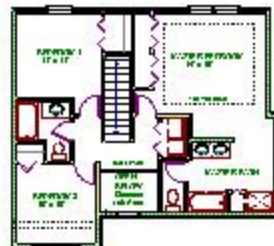

Majestic
Home Builders, Inc.
Building Your Future

The Landmark Model

The Landmark model features include:

- 3 Bedrooms
- 2.5 Bathrooms
- 2 Car Attached Garage
- Huge Master Suite
- 2nd Floor Laundry Area

Landmark Options Available:

- Optional Finished Basement
- Optional Fireplace
- Optional Garage Storage Area
- Optional Loft Area

Home Theatre System
Whole House Music System

Other Options Available:

Alarm System
Central Vacuum System